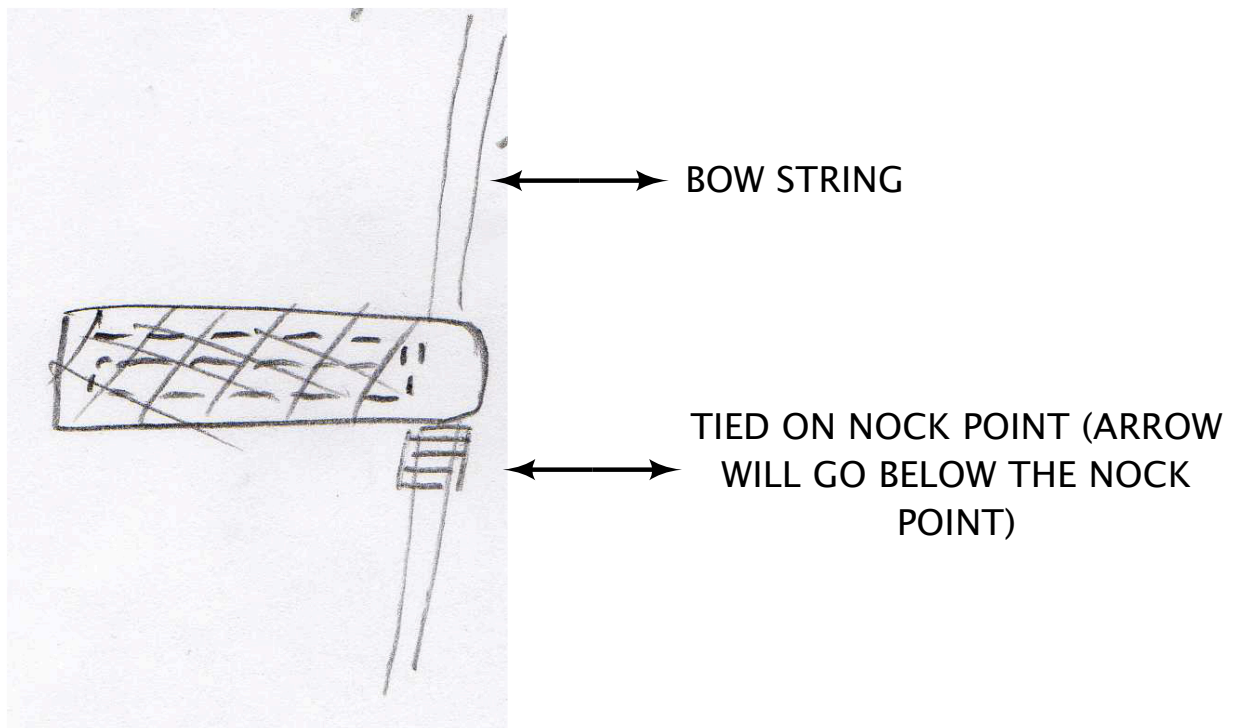

REGULAR MOUTH TAB

4 mm NYLON FLAT CORD
(DOG LEASH)

FOLD DOG LEASH IN HALF AROUND THE
BOW STRING AND SEW IN PLACE

SHOOTER WILL TWIST MOUTH TAB
BEFORE EACH SHOT SO IT IS FLAT

MATERIALS: 4 mm NYLON FLAT CORD, SPIDER WIRE (FISHING LINE), NEEDLE, LIGHTER