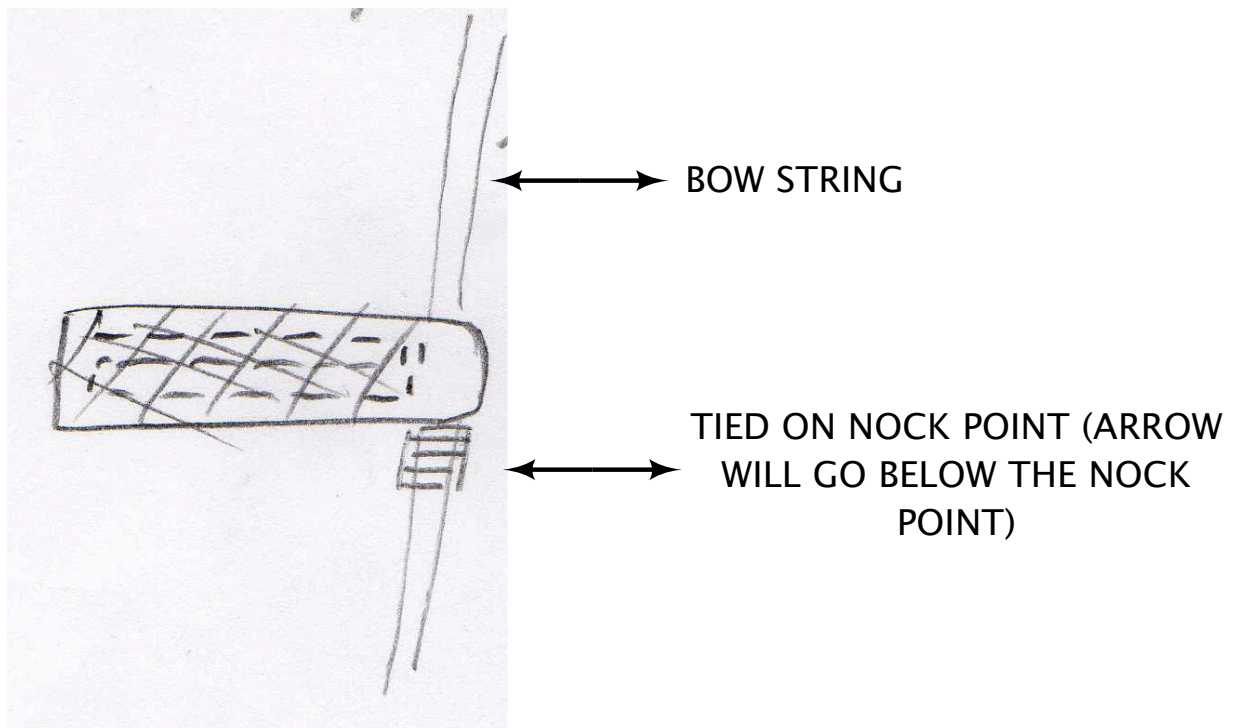

REGULAR MOUTH TAB

4 mm NYLON FLAT CORD
(DOG LEASH)

FOLD DOG LEASH IN HALF AROUND THE
BOW STRING AND SEW IN PLACE

SHOOTER WILL TWIST MOUTH TAB
BEFORE EACH SHOT SO IT IS FLAT

MATERIALS: 4 mm NYLON FLAT CORD, SPIDER WIRE (FISHING LINE), NEEDLE, LIGHTER