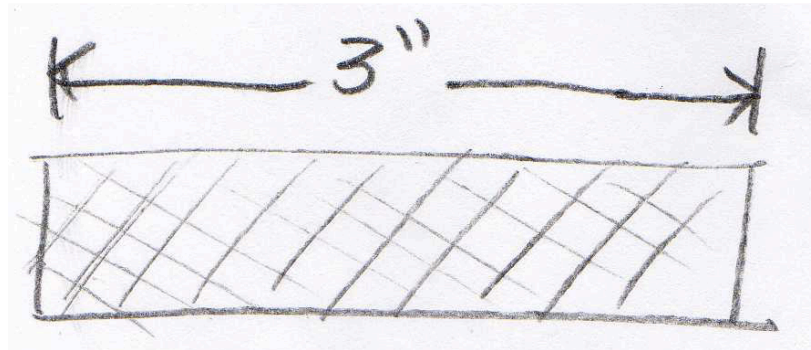

REGULAR MOUTH TAB

4 mm NYLON FLAT CORD
(DOG LEASH)

FOLD DOG LEASH IN HALF AROUND THE
BOW STRING AND SEW IN PLACE

SHOOTER WILL TWIST MOUTH TAB
BEFORE EACH SHOT SO IT IS FLAT

MATERIALS: 4 mm NYLON FLAT CORD, SPIDER WIRE (FISHING LINE), NEEDLE, LIGHTER